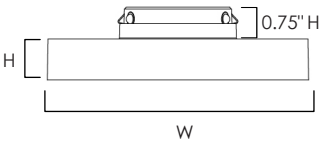

TRIM | FLUSH MOUNT

57660 | 57662 | 57663 | 57664

- Die Cast Aluminum
- Size options between 5", 7", 9", and 11"
- Ultra-thin 1/2" height with less than 1/4" trim
- Available in 3000k (Made-to-order Color Temperatures available)
- Suitable for Closets according to NEC Section 410.8 & 410.16
- Available in White (WT), Black (BK), Polished Chrome (PC) and Satin Nickel (SN)
- Dimmable with Triac and ELV Dimmers
- Easy to install: fits in 3-0 and 4-0 Outlet Box (pancake and mud ring acceptable)
- Pendant light accessory available (sold separately)
- Suitable for Wet Location, for use on ceilings outdoor and above showers
- ETL/cETL IP65

MEASUREMENTS

MODEL	DIMENSION	DRIVER	CANOPY	WIRE LENGTH
57660	5"W x 0.75"H x 5"L	0.75"H	5"W x 0.75"H x 5"L	8"L
57662	7"W x 0.75"H x 7"L		7"W x 0.75"H x 7"L	8"L
57663	9"W x 0.75"H x 9"L		9"W x 0.75"H x 9"L	8"L
57664	11"W x 0.75"H x 11"L		11"W x 0.75"H x 11"L	8"L
57600	2.25"W x 10.75"H x 2.25"L, 120"OAH		5"W x 0.25"H x 5"L	120"L